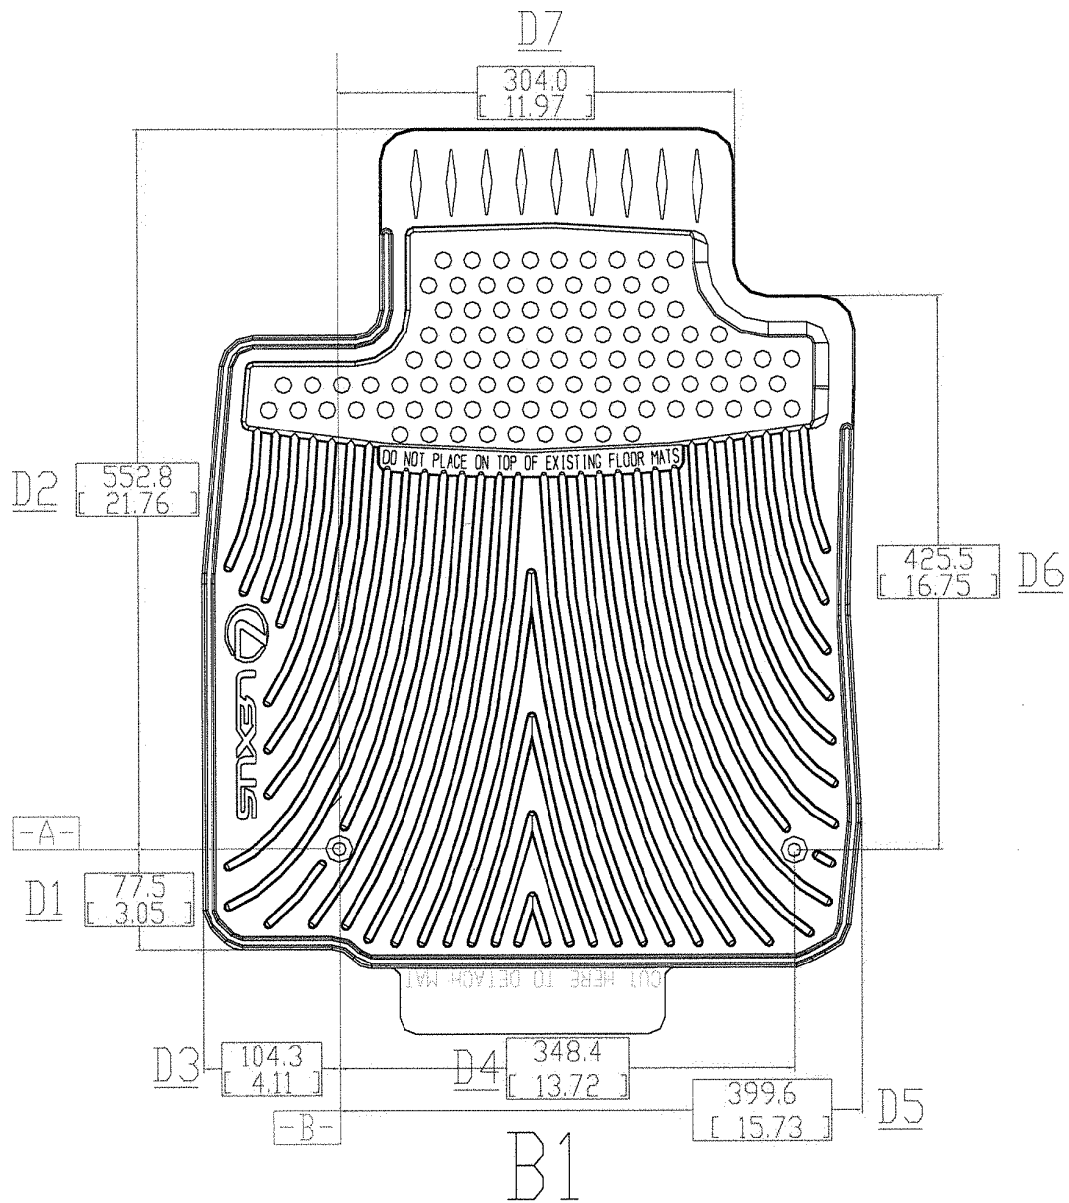

ES350 DVA Dimensions

ECR 07-163 PT908-33072

illustration not to scale

D40 4.83 [0.190]

Front driver mat